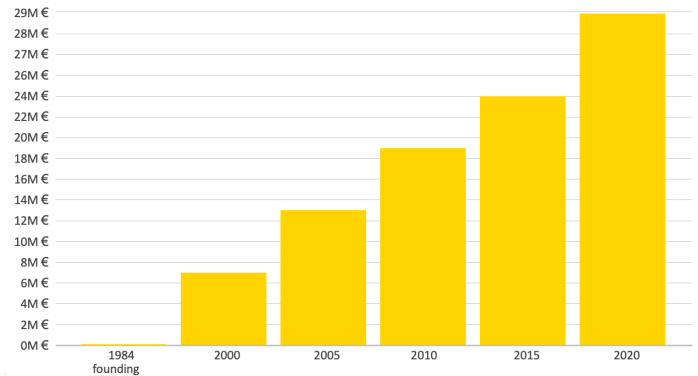

## Overview

**Foundation: 1984**  
**Headquarters: Munich**  
**Number of employees: 258**  
**Turnover ConSol Group 2019/2020: EUR 28.9 million**